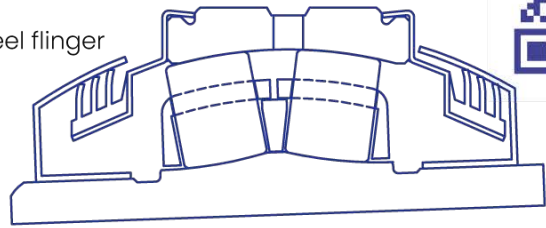

## UNITIZED SPHERICAL ROLLER BEARING UNITS

# COO

Non-expansion to expansion by moving snap ring

Contact seal allows up to +/- 2° of misalignment.

Stainless steel flinger

Triple lip seals allow for dynamic misalignment

Durable one piece cast-iron housing with solid foot design

Two distinct locking systems are available. CROSSLOC™ adapter mount and setscrew collar mount

Same dimensions as SN5 or SAF plummer block